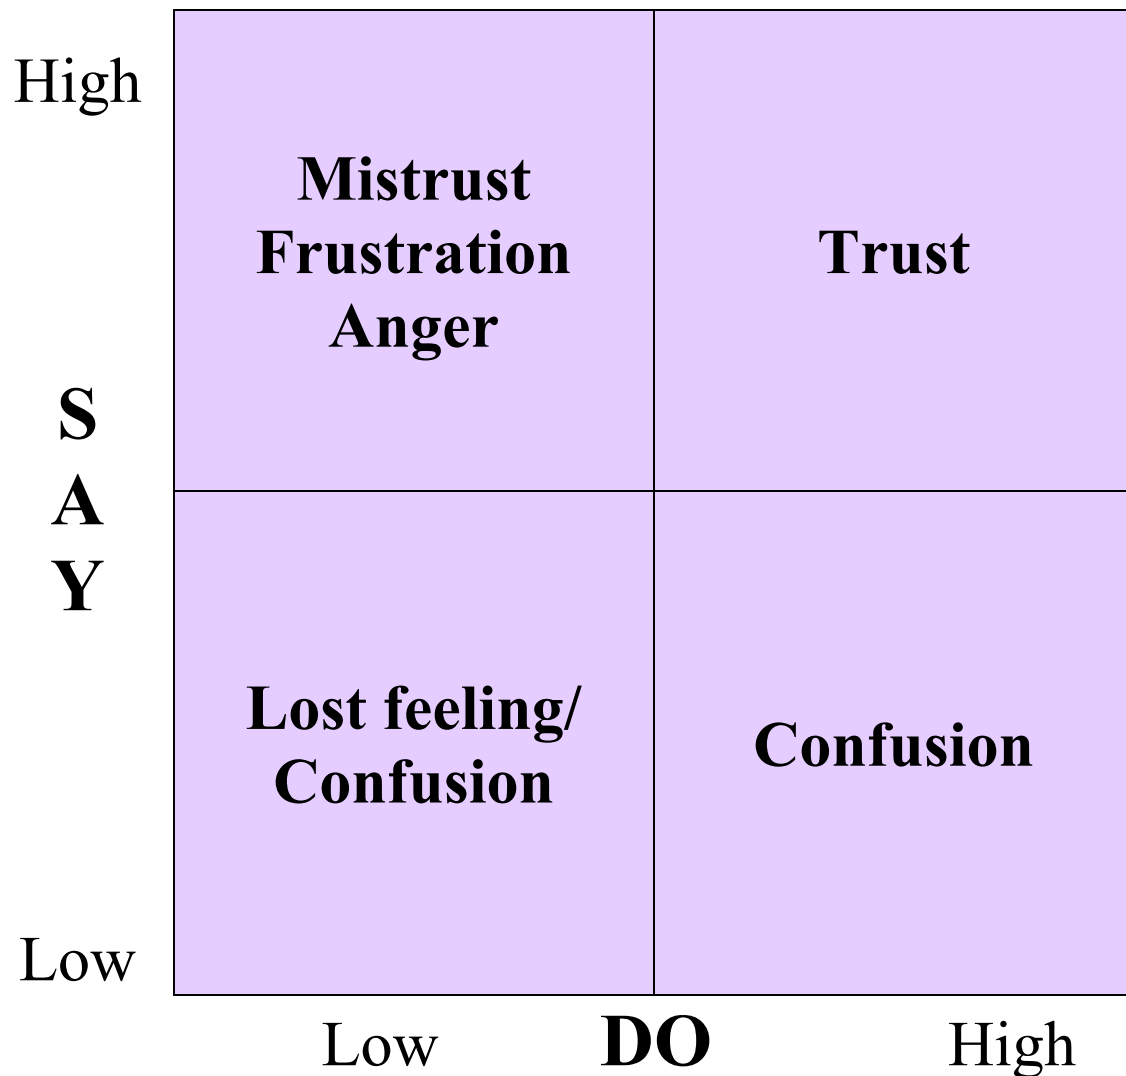

Chatsworth Consulting Group

Say/Do Matrix

877.405.7288

www.chatsworthconsulting.com